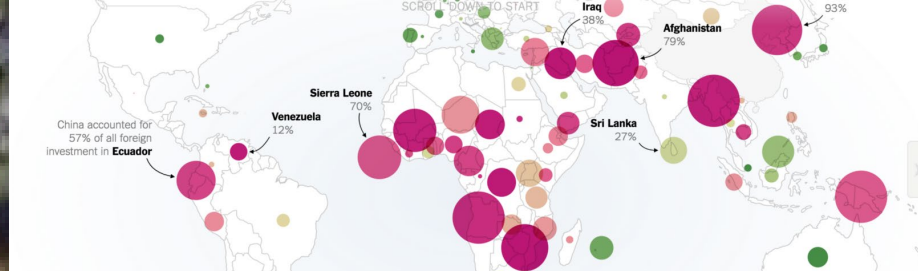

UH Mānoa School Of Architecture

John F. Kennedy Theatre

Campus Rd

etcalf St

University of Hawaii
Mānoa Bookstore

UH Campus
Center Ballroom

Correa Rd

Hale Manoa

Source Data
● NYC DoITT CityGML
● OpenStreetMap

Styling
● Source colors
● Color by height
● Broken OSM relations

Heights

Zoom to

☐ Enable shadows
☐ Flyover mode

[Learn more about 3DTiles](#)