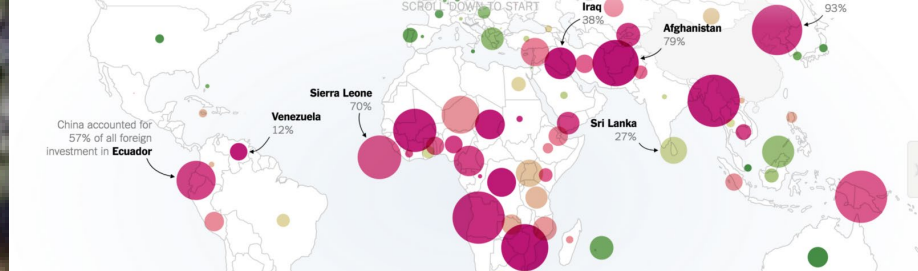

John F. Kennedy Theatre

etcalf St

University of Hawaii
Mānoa Bookstore
Campus Center Ballroom

Correa Rd

Hale Manoa