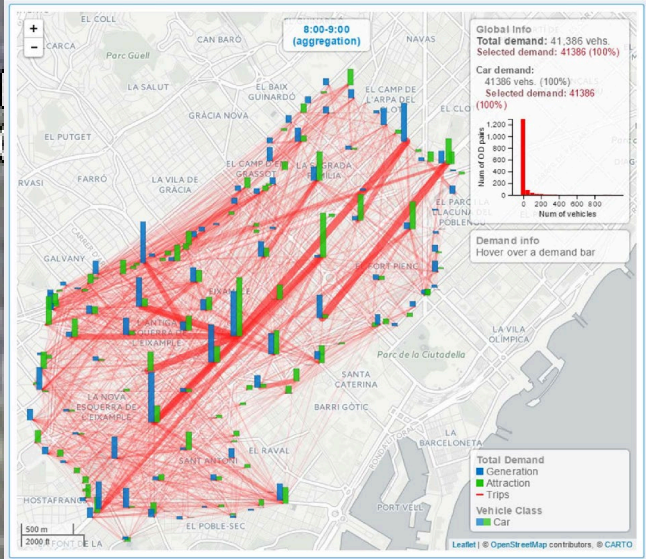

John F. Kennedy Theatre

etcalf St

University of Hawaii
Mānoa Bookstore
Campus Center Ballroom

Correa Rd

Hale Manoa